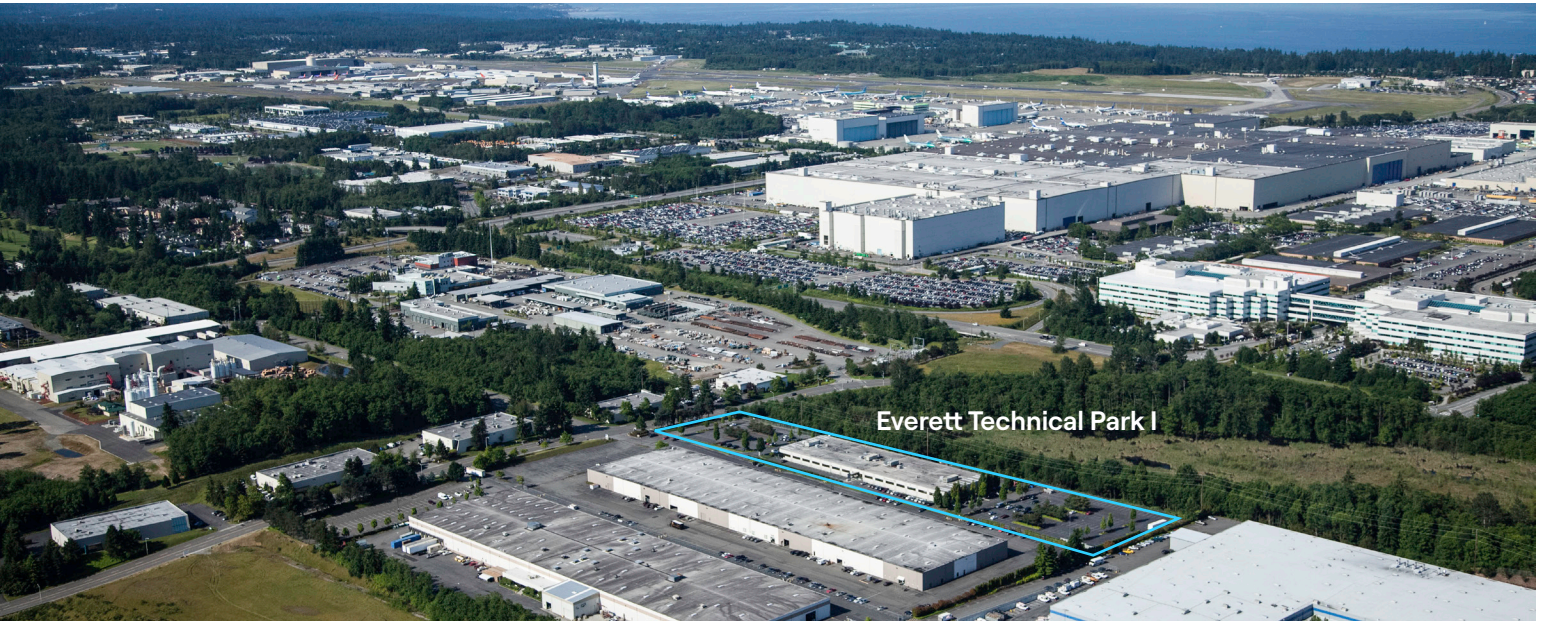

Scalable Office & Flex Space Steps from Boeing's Everett Campus

Versatile, power-ready space in the heart of the Pacific Northwest's aeronautics corridor.

Everett Technical Park offers adaptable office and flex space in one of the Pacific Northwest's most important aeronautics hubs. Located just blocks from Boeing's Everett facilities, the property provides high-power infrastructure, fiber connectivity, and generous parking. Easy access to I-5 and SR-526 supports efficient regional mobility.

Highlights

- Located steps from Boeing's Everett manufacturing campus
- Flexible office and flex occupancy layouts
- High-power infrastructure and fiber connectivity
- Divisible space supporting growth and reconfiguration
- Abundant on-site parking
- Direct access to I-5 and SR-526
- Positioned within the Pacific Northwest's primary aeronautics corridor