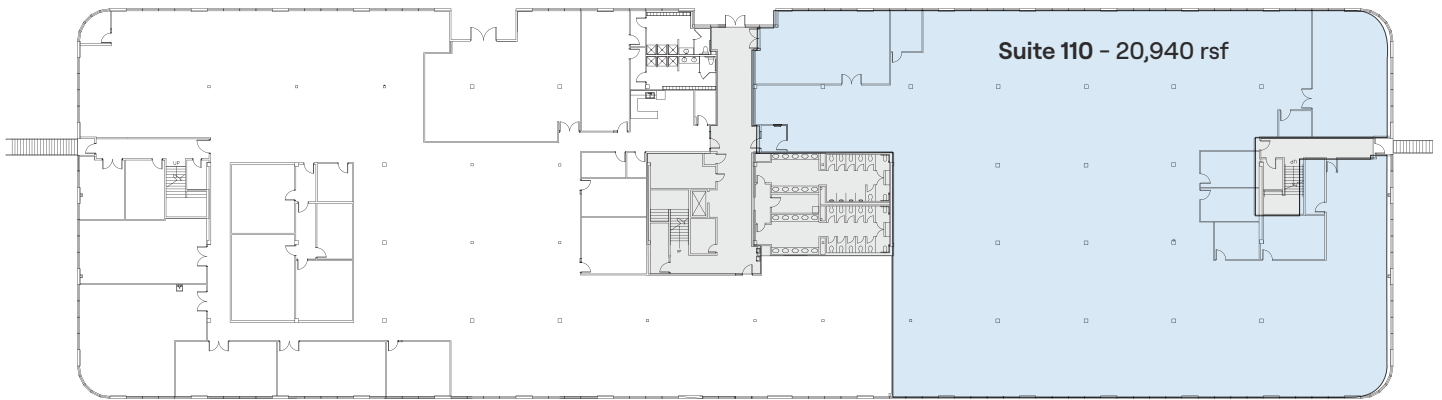

Scalable Office & Flex Space Steps from Boeing's Everett Campus

Versatile, power-ready space in the heart of the Pacific Northwest's aeronautics corridor.

Everett Technical Park offers adaptable office and flex space in one of the Pacific Northwest's most important aeronautics hubs. Located just blocks from Boeing's Everett facilities, the property provides high-power infrastructure, fiber connectivity, and generous parking. Easy access to I-5 and SR-526 supports efficient regional mobility.

Floor 1

Available Space - 20,940 rsf

-  Total Available Space
-  Common Area

Find Office & Flex Space
Across Our Portfolio